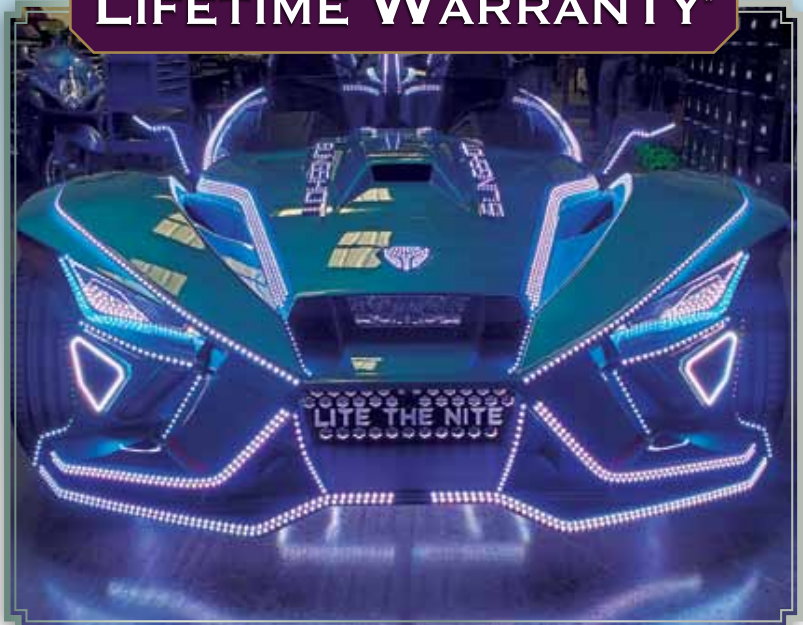

LITE THE NITE

.....
INNOVATIVE • BRIGHT • 5 STAR
.....

This is why Lite The Nite Leds is the leader of led lights in the industry. Our products are designed by us using only the best components available. Our lights are the brightest and include a lifetime warranty.* Best of all, our light kits are custom fit for your bike and includes an installation video that makes installing simple. If you hit a snag, LTN installers are ready to assist. This is why you can't light the night without Lite The Nite.

LIFETIME WARRANTY*