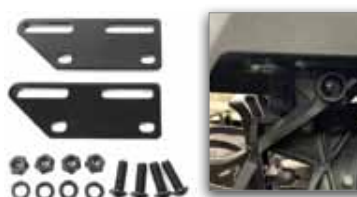

Can-Am Spyder RT / F3 Passnger Arm Rest Riser Kit SPY-PRSK

Passenger rear armrest riser plate. Raises arm rest 1-1/2" and allows forward movement 1-1/4" Easy to install. Comes complete with all hardware.
Price: $30.00