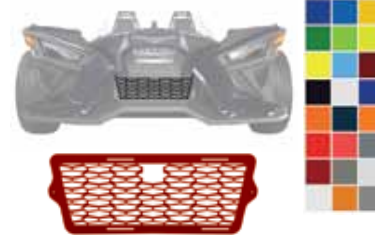

This grille installs in place of the stock grille and provides the same dependable front-end protection. Easy to swap out, consider having multiple colors to change up often.

Price: $120.99
4 interest-free payments or as low as $11/mo with **affirm**