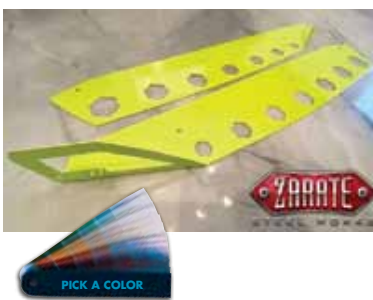

SS Honeycomb – Front End Bumper Splitters

Accentuate your Polaris Slingshot with these unique front end bumper splitters modification. Front bumper splitters come as a pair. Easy and quick installation. Hardware included.

Price: $175.00
4 interest-free payments or as low as $15/mo with **affirm**