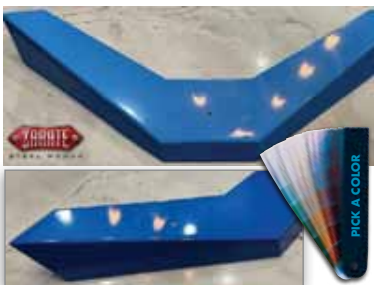

SS Rear Lower Spoiler - Smooth Design

One piece welded lower spoiler, made from Aluminum, powder coated. Various colors to choose from and is also available in a raw finish.
Price: $260.00 – $275.00
4 interest-free payments or as low as $22/mo with **affirm**