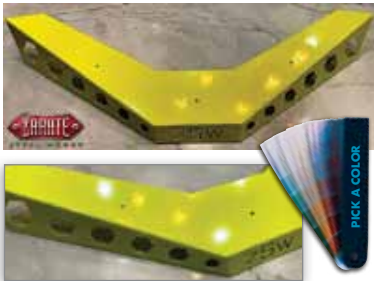

SS Rear Lower Spoiler - Honeycomb Design

One piece welded lower spoiler, made from Aluminum, powder coated. Various colors to choose from and is also available in a raw finish.
Price: $260.00 – $275.00
4 interest-free payments or as low as $22/mo with **affirm**