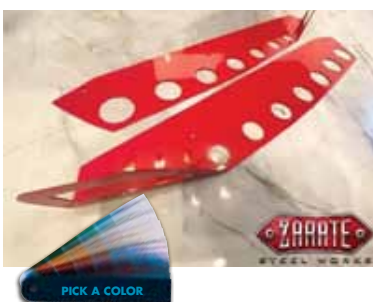

SS Speedster – Front End Bumper Splitters

Accentuate your Polaris Slingshot with these unique front end bumper splitters modification. Front bumper splitters come as a pair. Easy and quick installation. Hardware included.

Price: $175.00
4 interest-free payments or as low as $15/mo with **affirm**