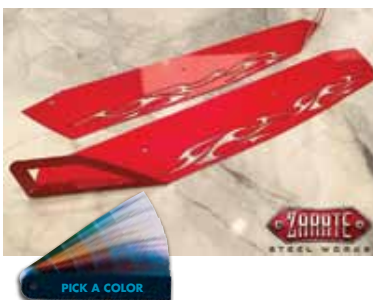

SS Tribal Flames – Front End Bumper Splitters

Accentuate your Polaris Slingshot with these unique front end bumper splitters modification. Front bumper splitters come as a pair. Easy and quick installation. Hardware included.

Price: $175.00
4 interest-free payments or as low as $15/mo with **affirm**