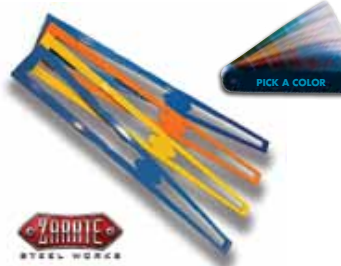

SS 3rd Brake Light Cover – Gem Design

A nice added design to the rear of your bike. Custom made out of Aluminum and powder coated for durability. Different design options. No drilling required, easy peel & stick application.
Fits: 2015-2021 Slingshot models.
Price: $30.00 – $35.00