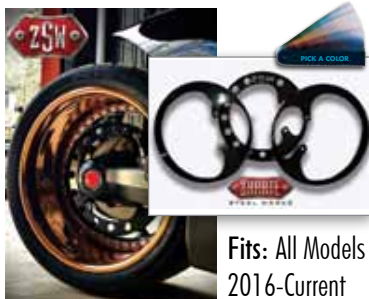

ENGINE/DRIVETRAIN | Vanderhall Wheel Ring DIY Kit

Give your ride more of an added design and ability to add your own LED lights. Made out of durable steel.
Colors: Matte Black, Gloss Black, White, Raw Aluminum
Price: $299.00
4 interest-free payments or as low as $25/mo with **affirm**

EXTERIOR | Air Wings For The Vanderhall Three-Wheeled Autocycles