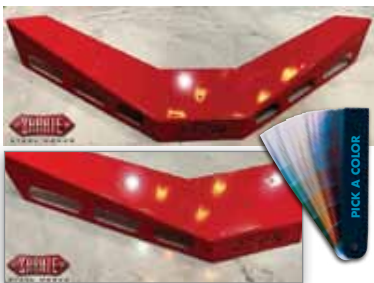

SS Rear Lower Spoiler - Trio Design

One piece welded lower spoiler, made from Aluminum, powder coated. Various colors to choose from and is also available in a raw finish.
Price: $260.00 – $275.00
4 interest-free payments or as low as $22/mo with **affirm**