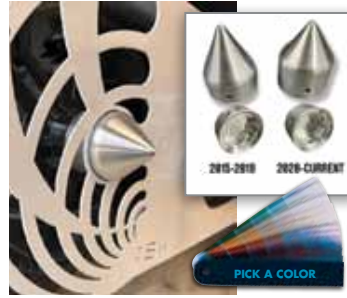

**Price:** \$1,230.00  
Starting at \$69/mo or 0% APR  
\$69/mo with **affirm**

**SS Billet Spike Axle Nut Cover**

Machined out of 6061 T6 billet aluminum. Powder coated to match your bike or available with the machined billet aluminum finish.