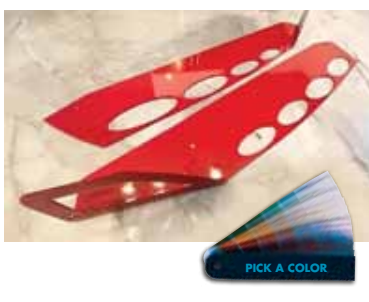

SS Gem – Front End Bumper Splitters

Accentuate your Polaris Slingshot with these unique front end bumper splitters modification. Front bumper splitters come as a pair. Easy and quick installation. Hardware included.

Price: $175.00
4 interest-free payments or as low as $15/mo with **affirm**